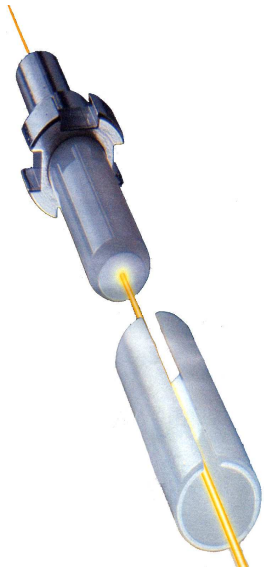

SCHLÄFLI

Schlafli Engineering LTD

Bahnhofstrasse 22
CH-3294 Büren an der Aare
Tel: +41.32.351.5070
Fax: +41.32.351.5105
E-Mail: info@schlafli.com
Website: www.schlafli.com

SCHLÄFLI
Schlafli Engineering LTD